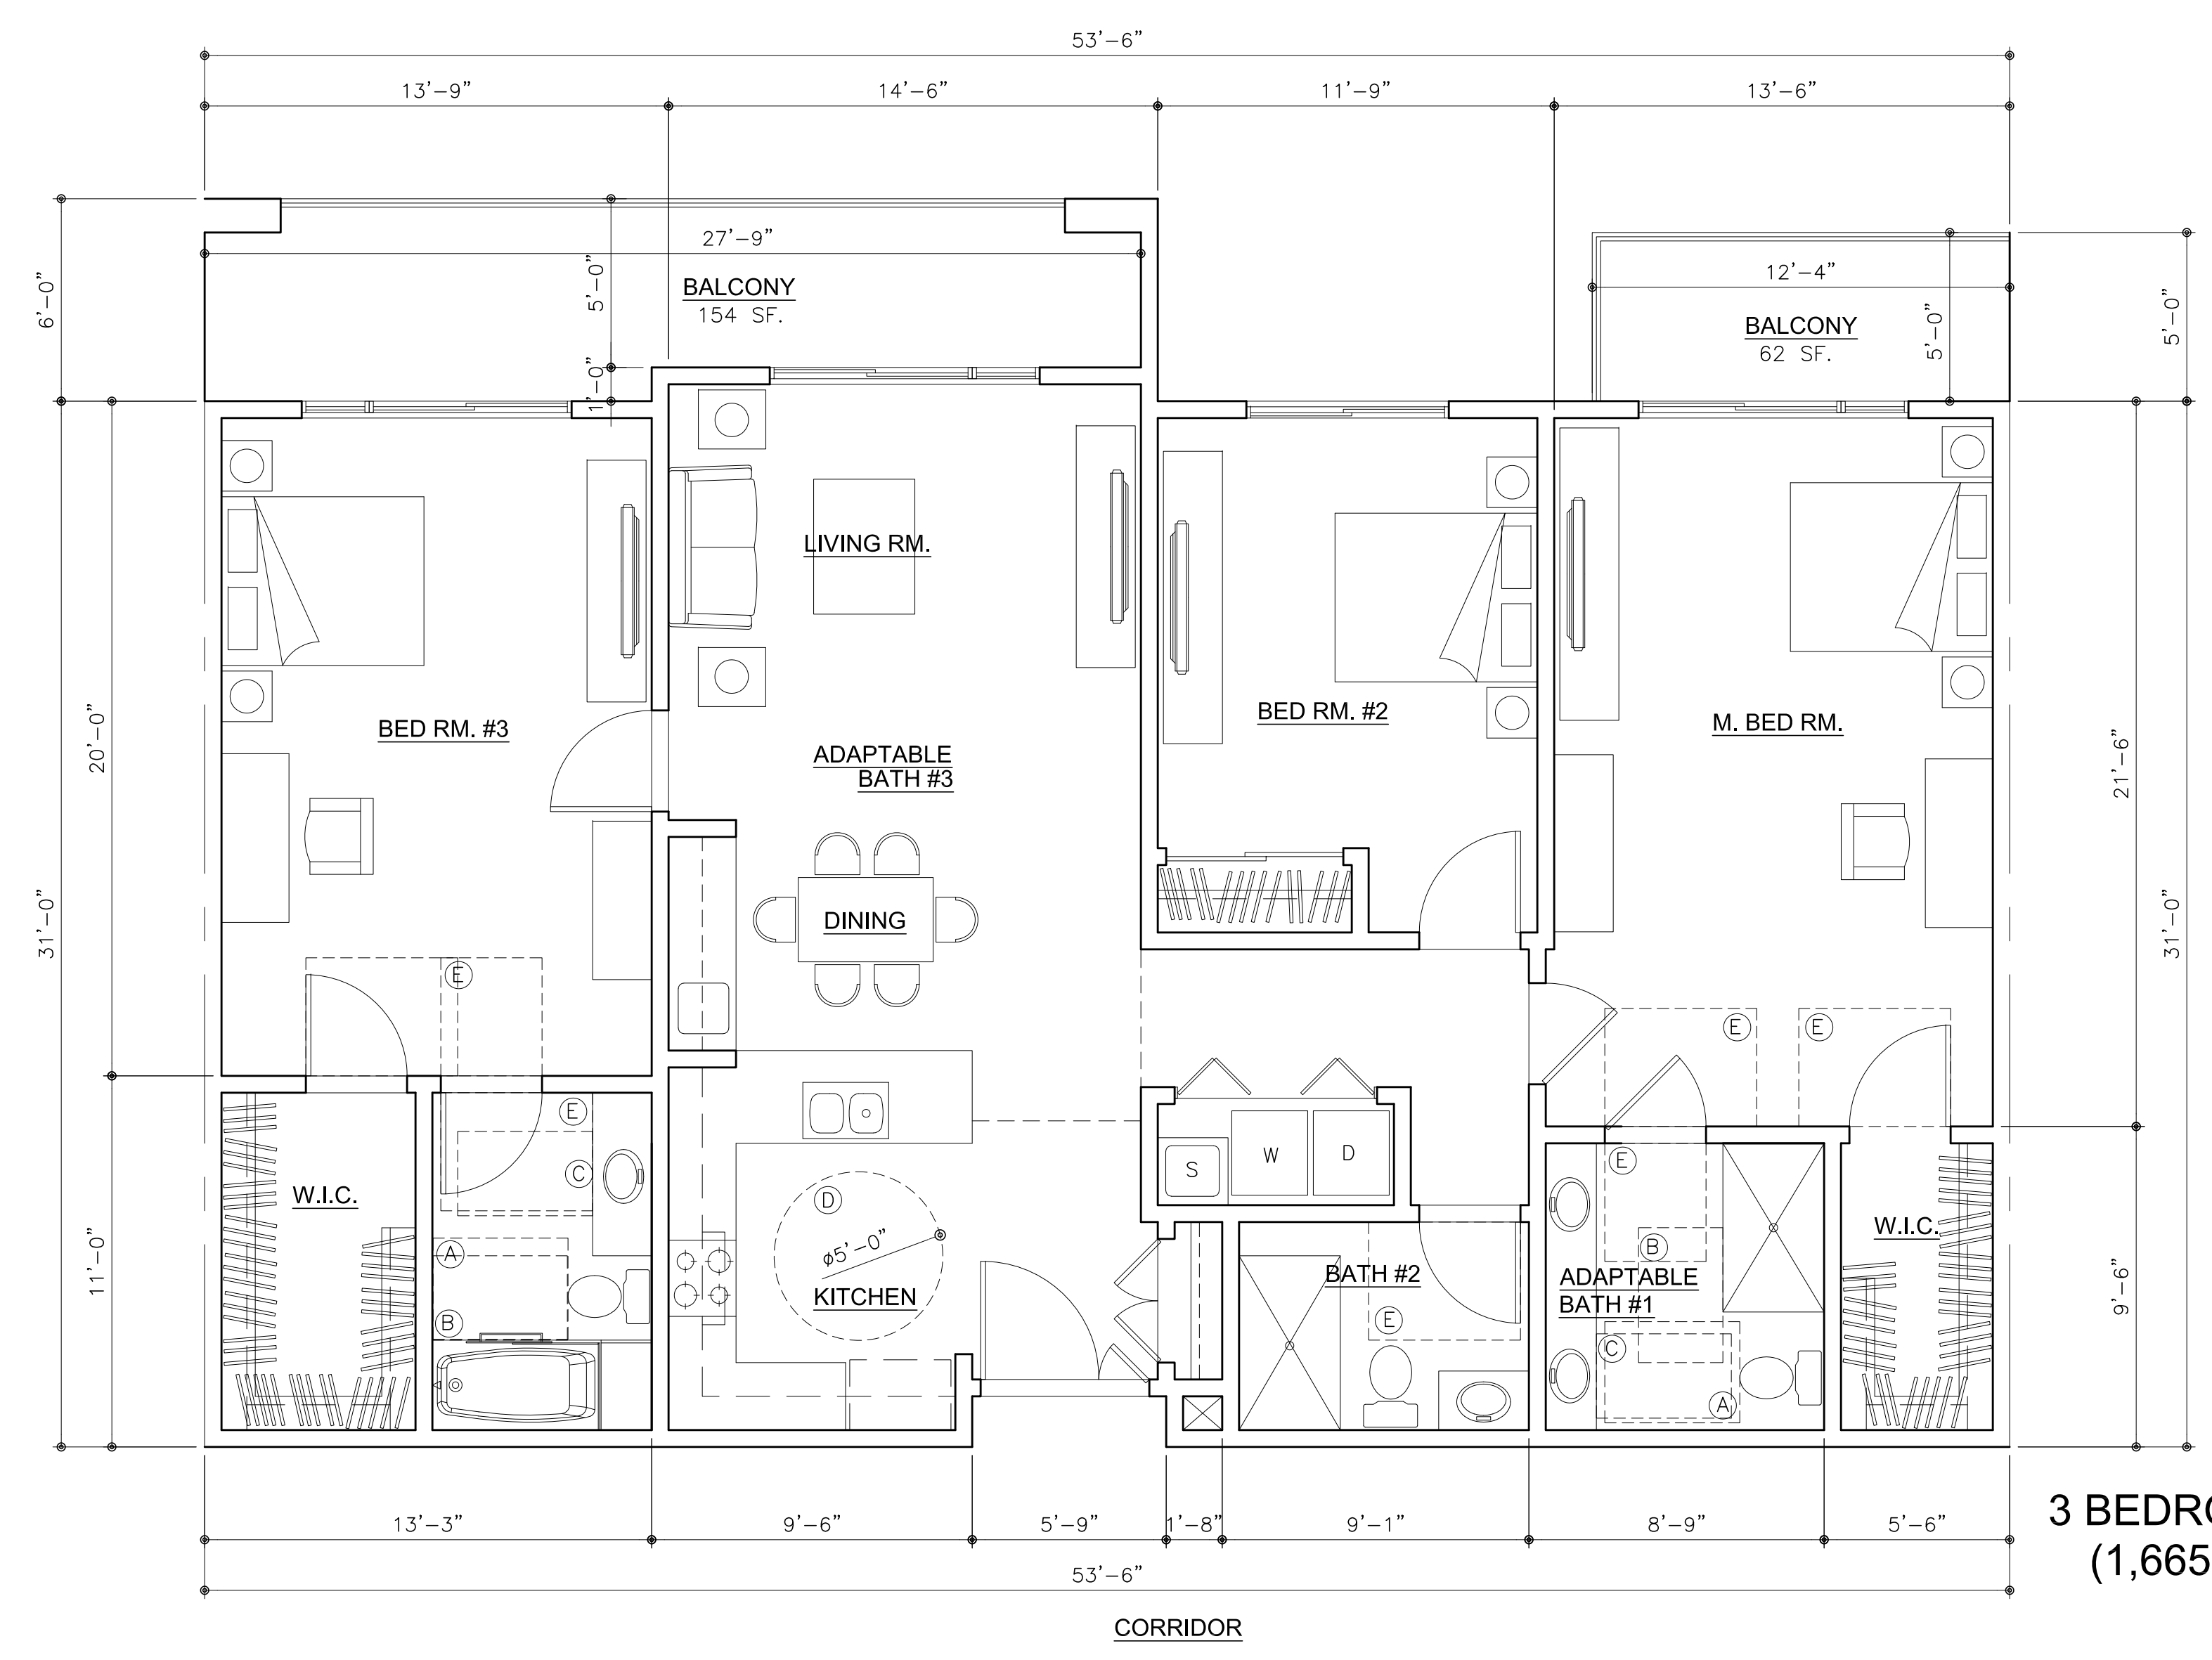

**3 BEDROOM TYPE: C4  
(1,878 SF)**

- FLOOR SPACE REQUIREMENT:
- (A) 36" X 48" TOILET ACCESS
  - (B) 30" X 48" TUB ACCESS
  - (C) 30" X 48" SHOWER ACCESS
  - (D) 30" X 48" LAVATORY ACCESS
  - (E) 60" DIA ACCESS
  - (F) 42" X 36" DOOR MANEUVERING CLEARANCE
  - (G) 42" X 54" AT PULL SIDE

**3 BEDROOM TYPE: C2  
(1,665 SF)**

**3 BEDROOM TYPE: C1  
(1,664 SF)**