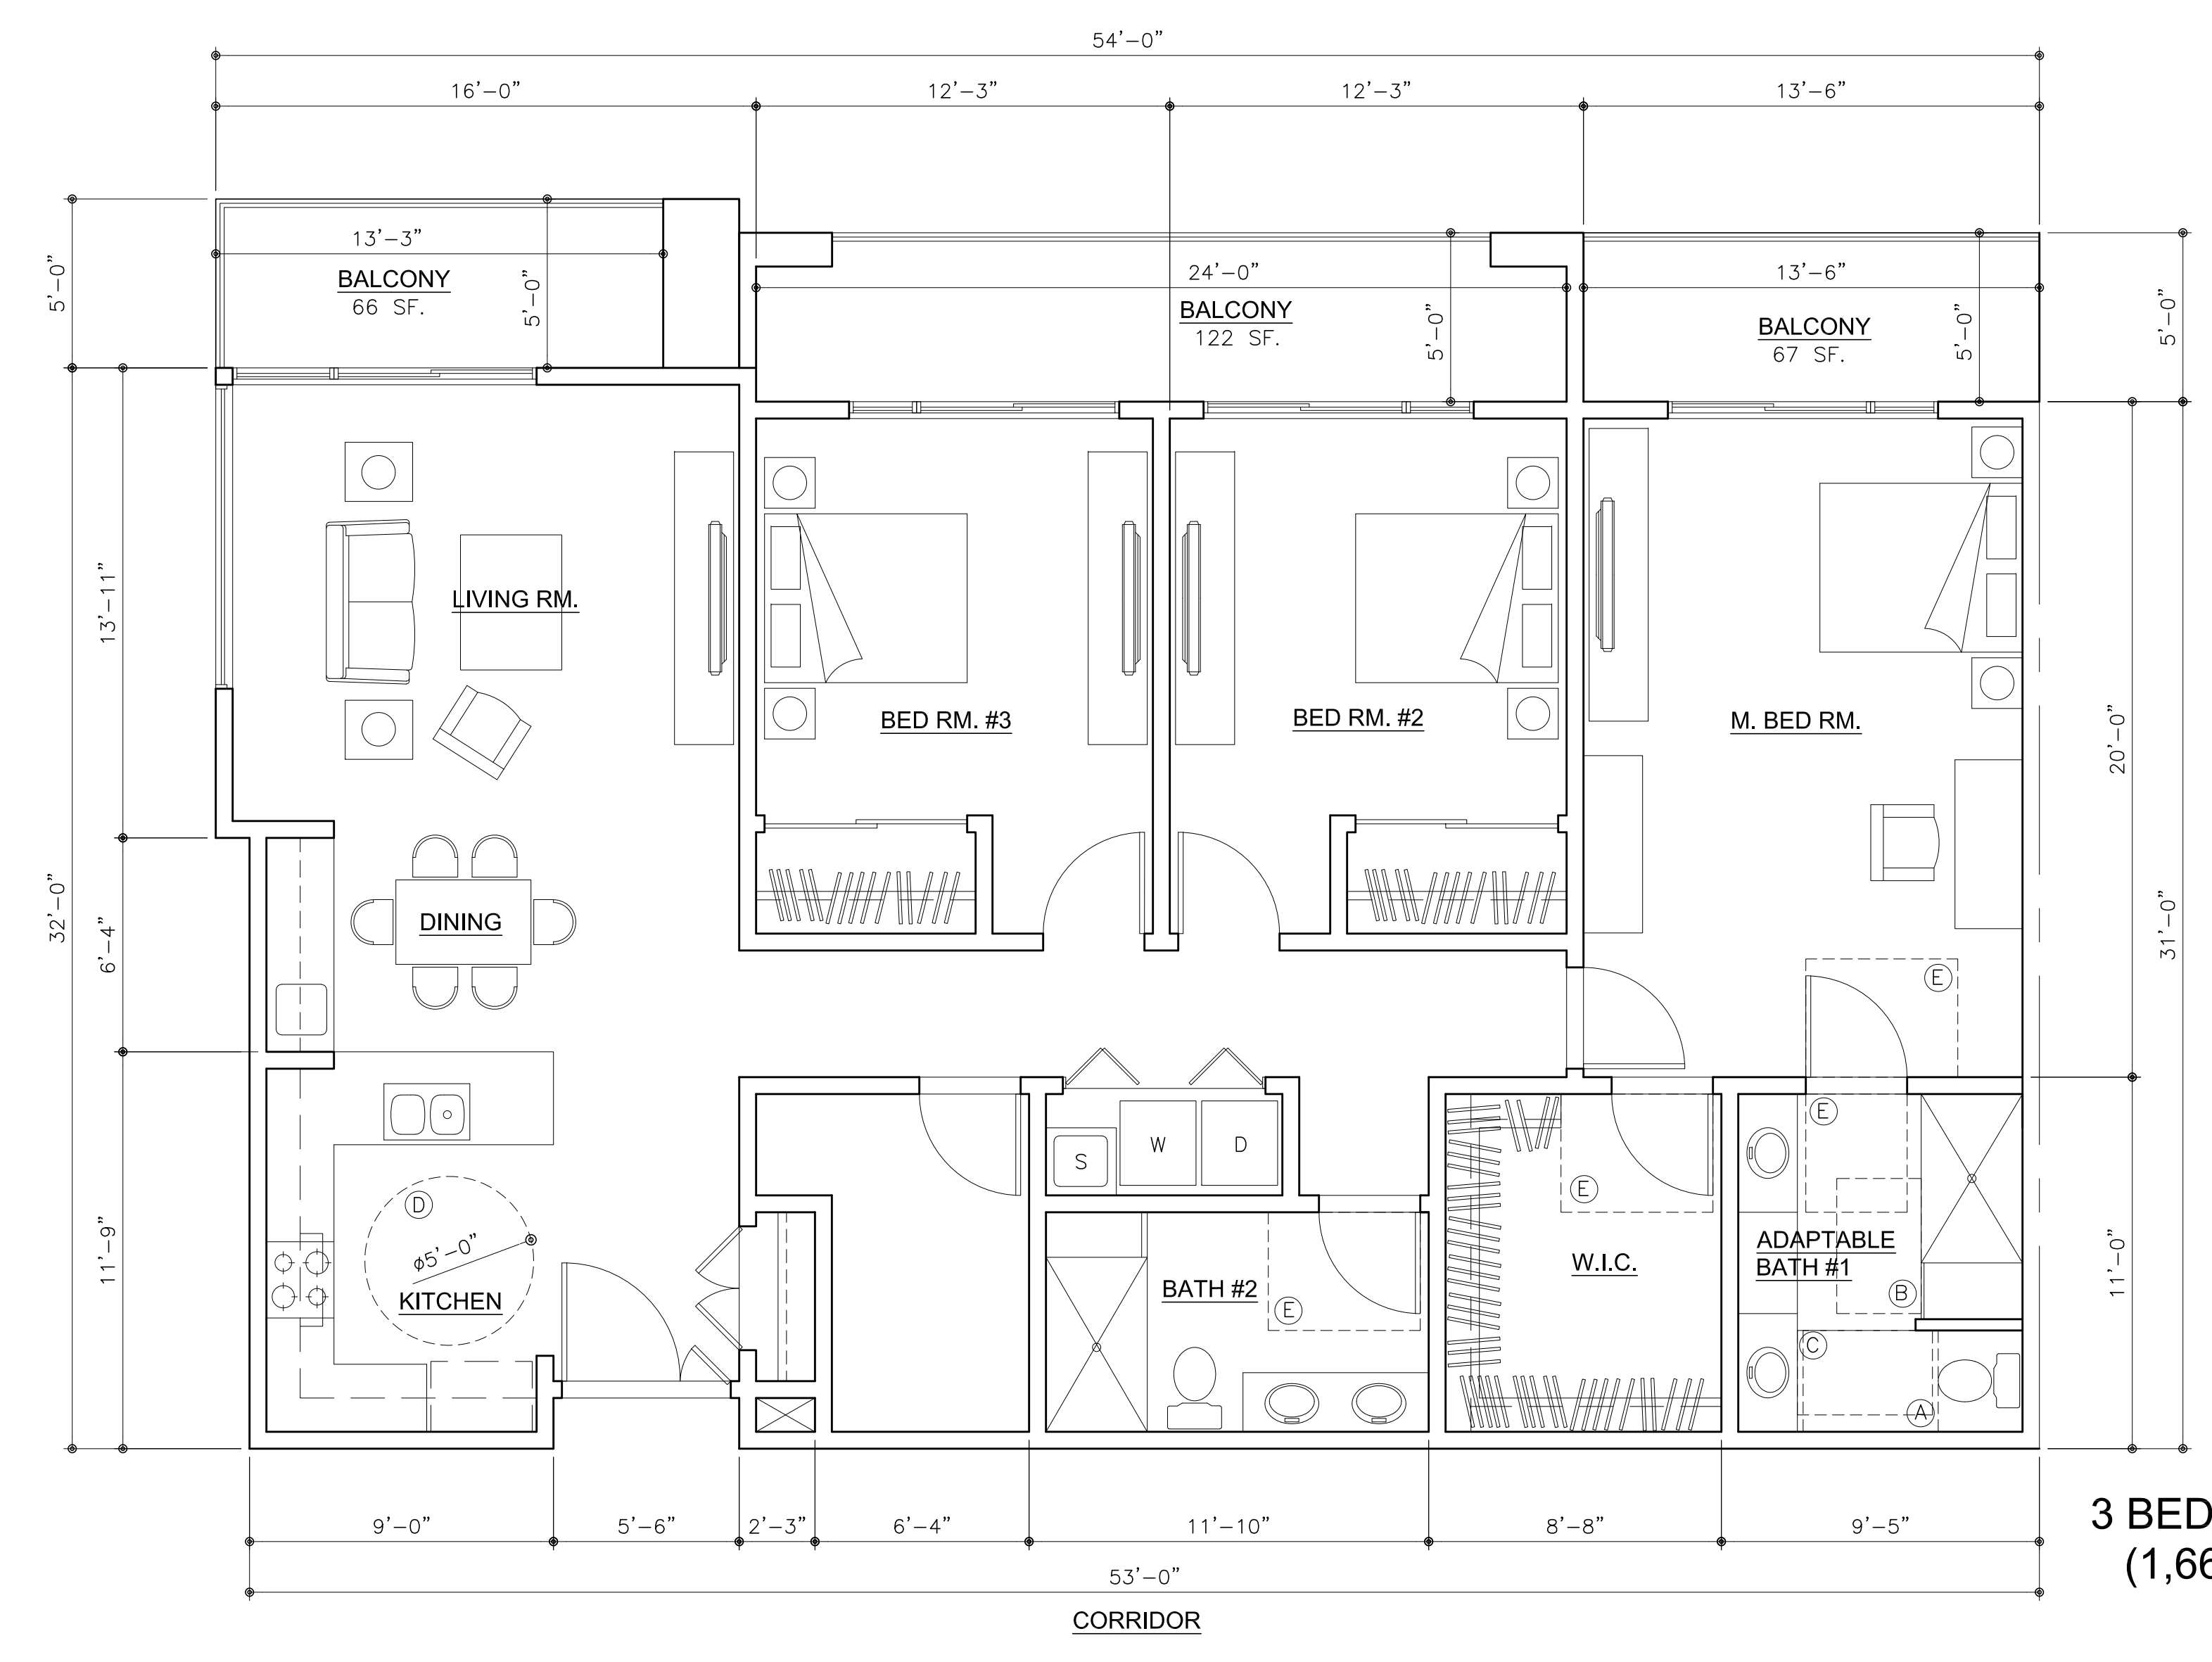

**3 BEDROOM TYPE: C4  
(1,878 SF)**

- FLOOR SPACE REQUIREMENT:
- (A) 36" X 48" TOILET ACCESS
  - (B) 30" X 48" TUB ACCESS
  - (C) 30" X 48" SHOWER ACCESS
  - (D) 30" X 48" LAVATORY ACCESS
  - (E) 60" DIA ACCESS
  - (F) 42" X 36" DOOR MANEUVERING CLEARANCE
  - (G) 42" X 54" AT PULL SIDE

**3 BEDROOM TYPE: C2  
(1,665 SF)**

**3 BEDROOM TYPE: C1  
(1,664 SF)**