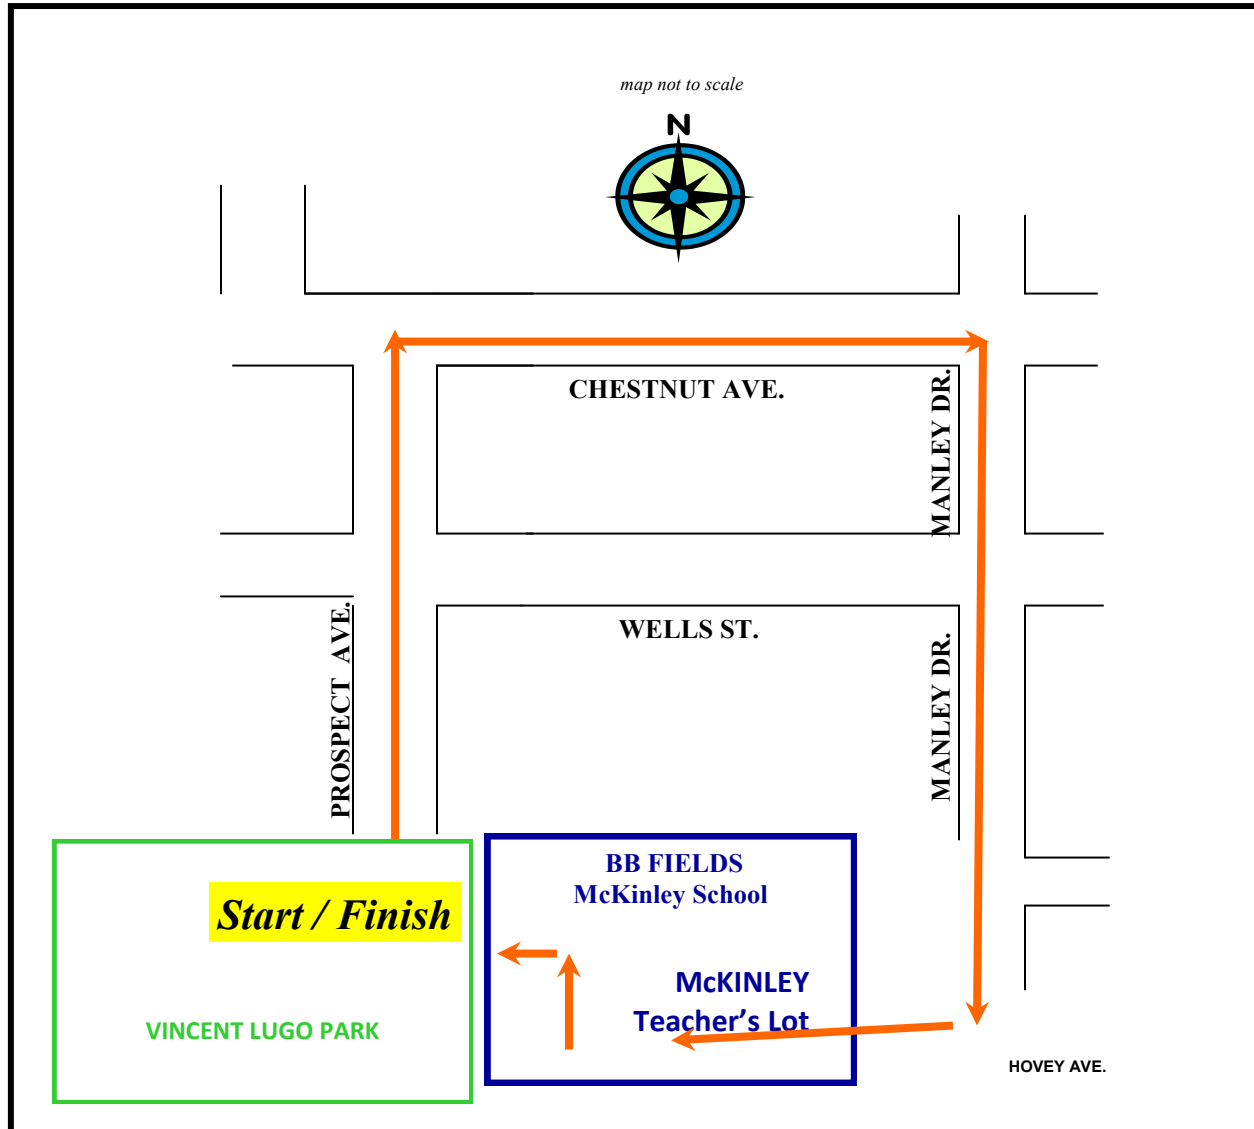

# City of San Gabriel TURKEY TROT 1K Map

## General Information

- 1K Course is about 1/2 mile
- Race Starts and Finishes at Lugo Park, San Gabriel
- 7 am—10K Run & 5K Walk Starts (registration closes 6:45 am)
- 7:25 a.m.—5K Run Starts  
(Registration closes 7:10)
- 8:15 am—1K Youth Fun Run Starts (registration closes 8:00 am)
- Race will be held rain or shine