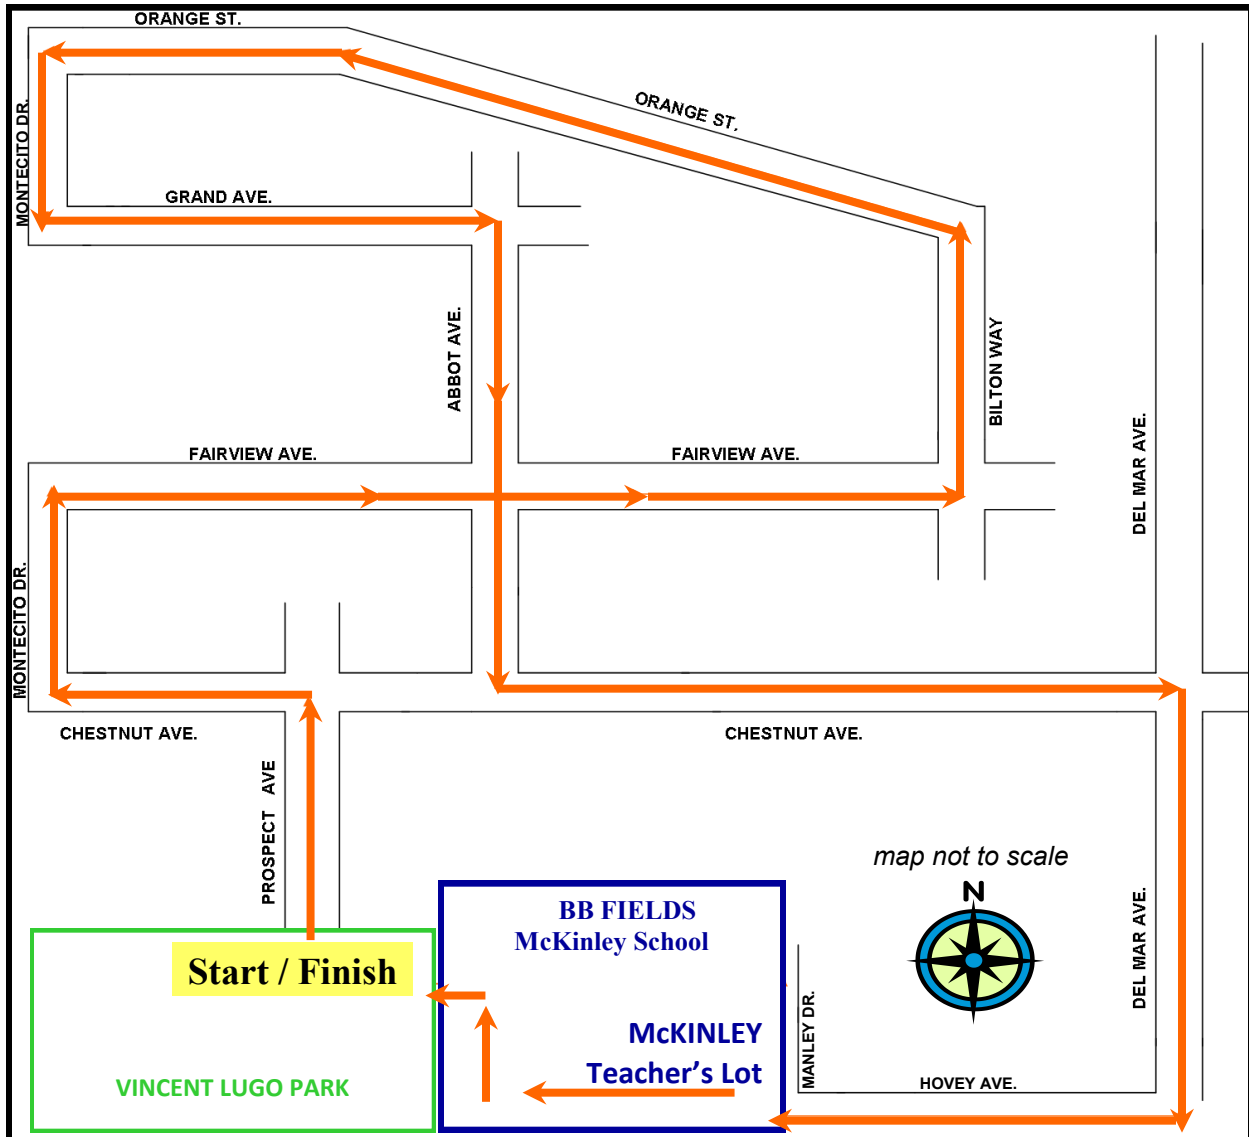

City of San Gabriel Turkey Trot 5K/10K Map

General Information

- Course is 5K. 2 Laps = 10K
- Race Starts and Finishes at Lugo Park, San Gabriel
- 7 a.m.—10K Run & 5K Walk Starts (registration closes 6:45 a.m.)
- 7:25 a.m.—5K Run Starts (Registration closes 7:10)
- 8:15 a.m.—1K Youth Fun Run Starts (registration closes 8:00 a.m.)
- Race held rain or shine