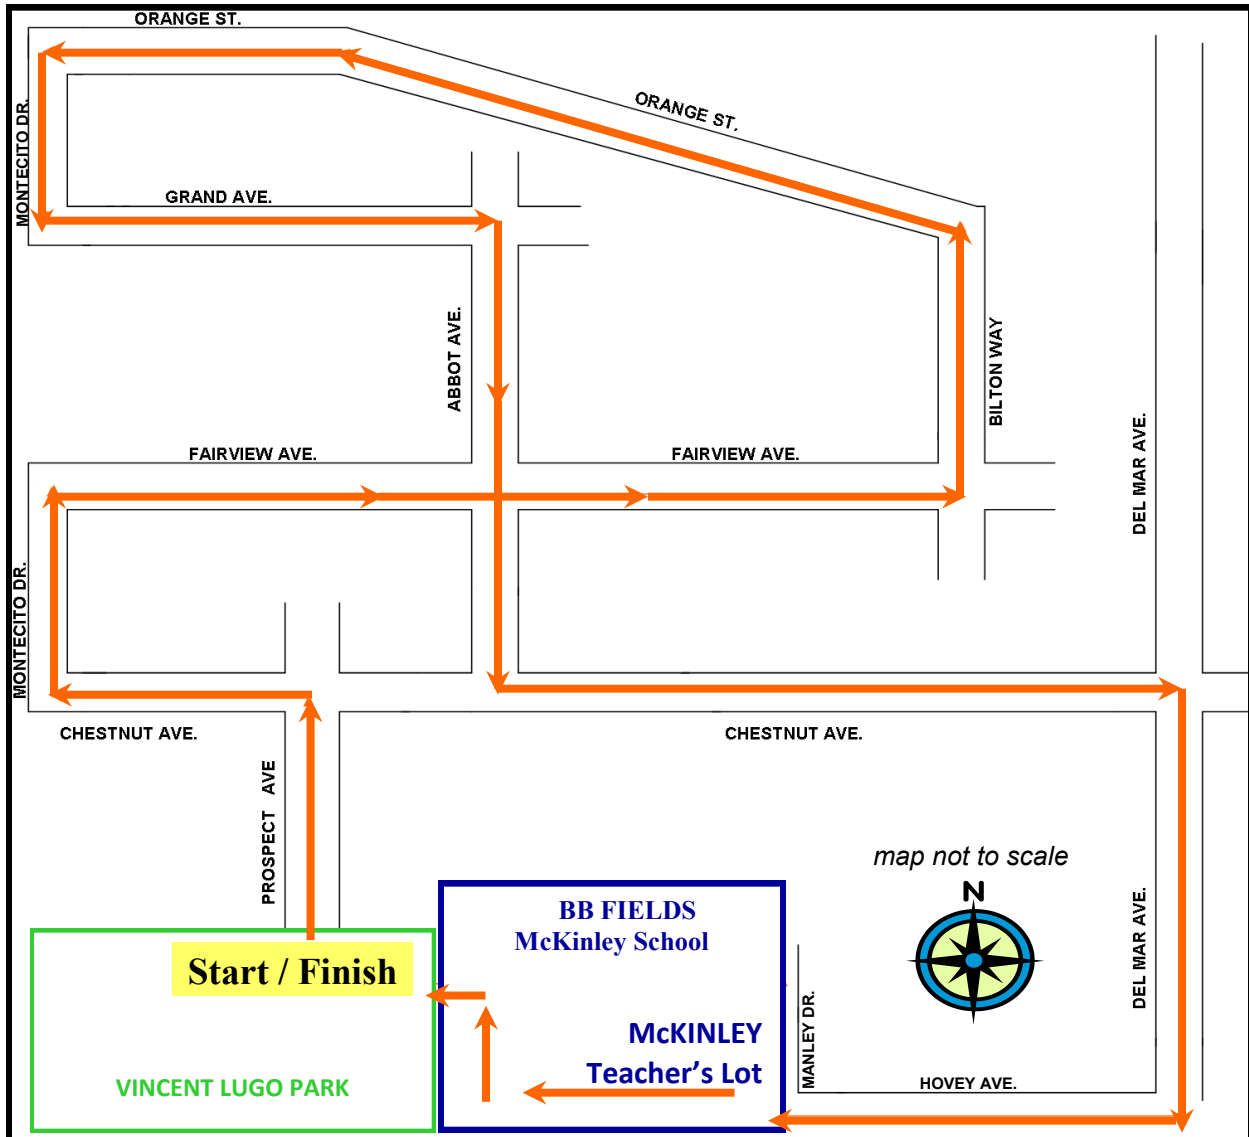

# City of San Gabriel Turkey Trot 5K/10K Map

## General Information

- Course is 5K. 2 Laps = 10K
- Race Starts and Finishes at Lugo Park, San Gabriel
- 7 a.m.—10K Run & 5K Walk Starts (registration closes 6:45 a.m.)
- 7:25 a.m.—5K Run Starts (Registration closes 7:10)
- 8:15 a.m.—1K Youth Fun Run Starts (registration closes 8:00 a.m.)
- Race held rain or shine